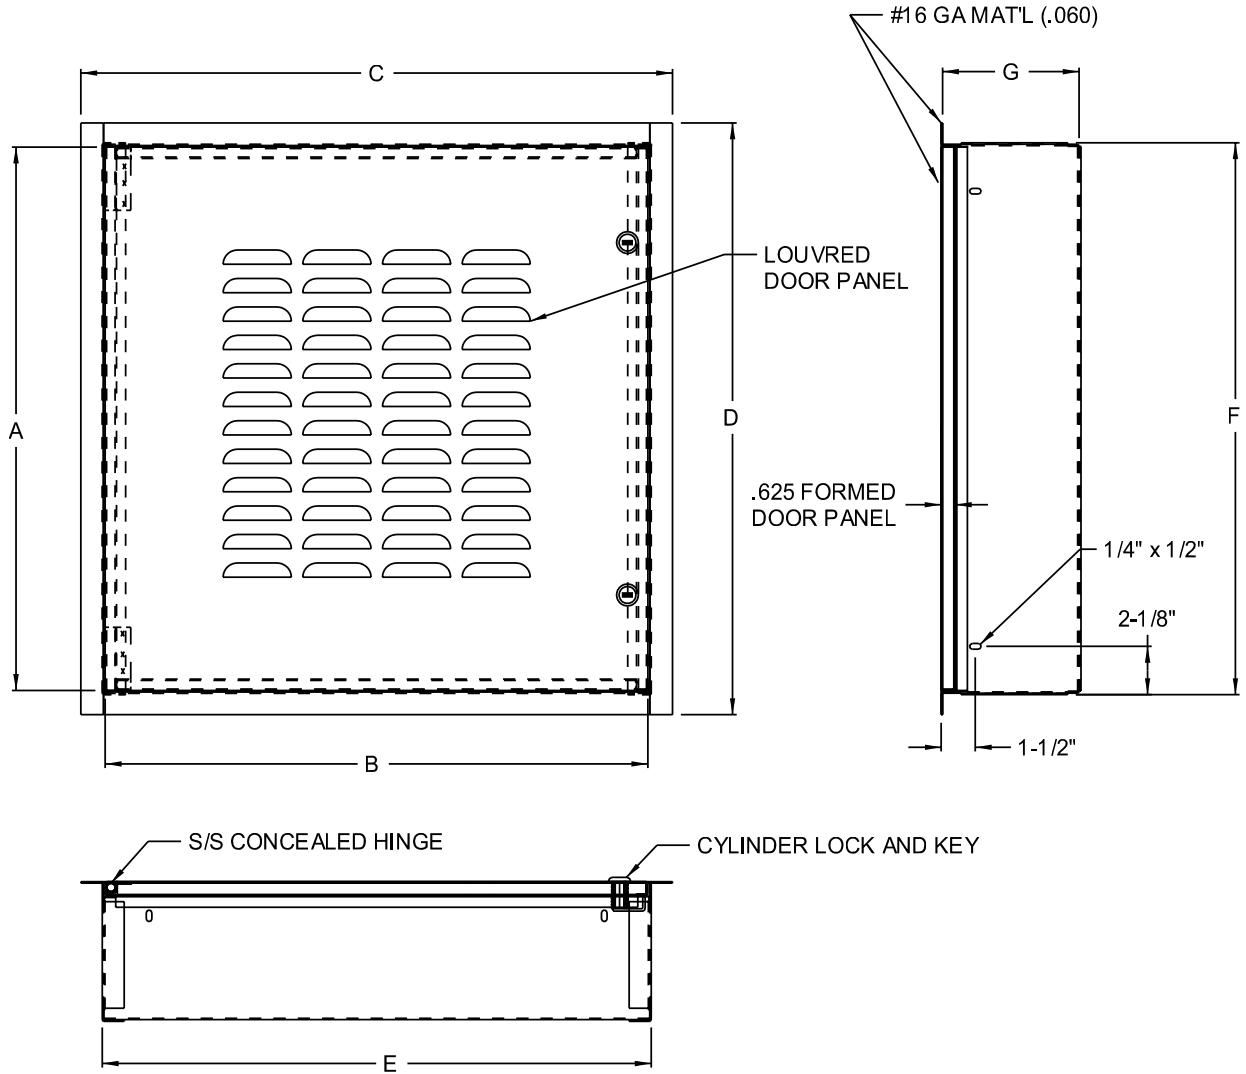

## RECESSED VALVE BOX

QTY.	NOMINAL SIZE	A	B	C	D	E	F	G	LOCK
	24 x 24 x 4 (610 x 610 x 102)	23.87 (606)	23.84 (606)	26.00 (660)	26.00 (660)	24.12 (613)	24.25 (616)	4	2
	24 x 30 x 4 (610 x 762 x 102)	29.87 (759)	23.84 (606)	26.00 (660)	32.00 (813)	24.12 (613)	30.25 (768)	4	2
	24 x 36 x 4 (610 x 914 x 102)	35.87 (911)	23.84 (606)	26.00 (660)	38.00 (965)	24.12 (613)	36.25 (921)	4	2
	24 x 48 x 4 (610 x 1219 x 102)	47.87 (1216)	23.84 (606)	26.00 (660)	50.00 (1270)	24.12 (613)	48.25 (1226)	4	2

STANDARD FEATURES: CYLINDER LOCK & KEY, STAINLESS STEEL, #4 SATIN POLISH

OPTIONS:

LOCK TYPE

- SCREWDRIVER OPERATED CAM LATCH
- ALLEN HEAD CAM LATCH
- SPANNER HEAD CAM LATCH
- PADDLE HANDLE
- THUMB TURN LATCH
- 'L' HANDLE 3 POINT LATCH
- OTHER