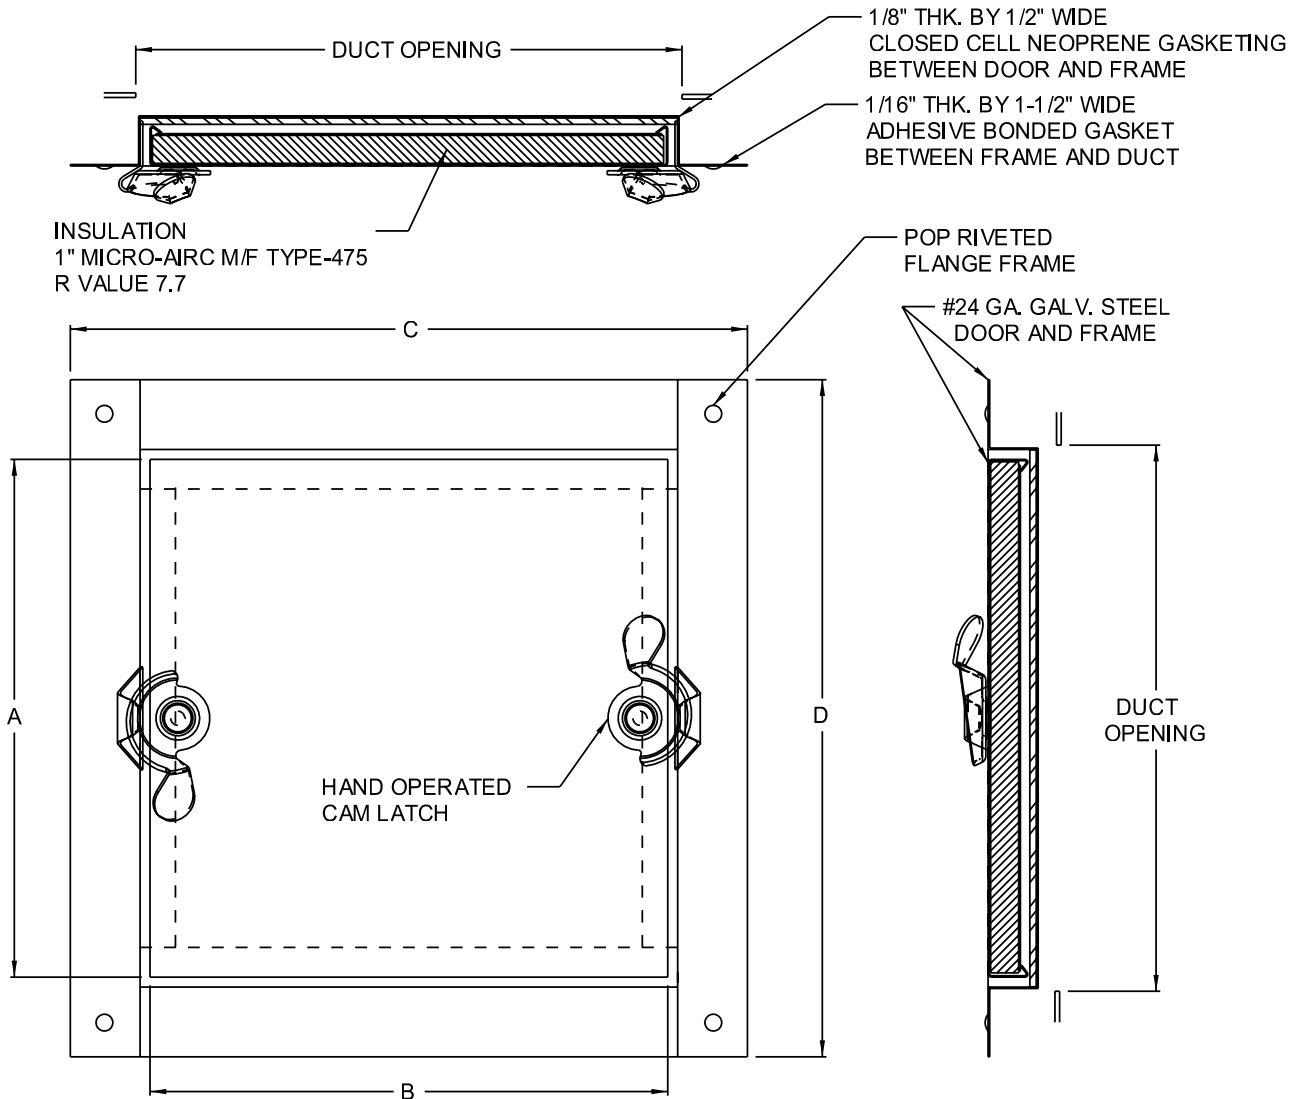

CD-5080-F

DUCT DOOR - NO HINGE

QTY.	NOMINAL SIZE	A	B	C	D	DUCT OPENING	LATCH
	6 x 6 (152 x 152)	5.375 (137)	5.375 (137)	8.875 (225)	8.875 (225)	6 x 6 (152 x 152)	2
	8 x 8 (203 x 203)	7.375 (187)	7.375 (187)	10.875 (276)	10.875 (276)	8 x 8 (203 x 203)	2
	10 x 10 (254 x 254)	9.375 (238)	9.375 (238)	12.875 (327)	12.875 (327)	10 x 10 (254 x 254)	2
	12 x 12 (304 x 304)	11.375 (289)	11.375 (289)	14.875 (378)	14.875 (378)	12 x 12 (304 x 304)	2
	14 x 14 (356 x 356)	13.375 (340)	13.375 (340)	16.875 (429)	16.875 (429)	14 x 14 (356 x 356)	2
	16 x 16 (406 x 406)	15.375 (391)	15.375 (391)	18.875 (479)	18.875 (479)	16 x 16 (406 x 406)	2
	18 x 18 (457 x 457)	17.375 (441)	17.375 (441)	20.875 (530)	20.875 (530)	18 x 18 (457 x 457)	2

STANDARD FEATURES: REMOVABLE DOOR PANEL, SELF TIGHTENING HAND OPERATED CAM LATCH, GALVANIZED STEEL, MILL FINISH.

OPTIONS:
 LOCK TYPE
 OTHER

MATERIAL
 STAINLESS STEEL
 ALUMINUM
 OTHER

JOB NAME:
 CUSTOMER: