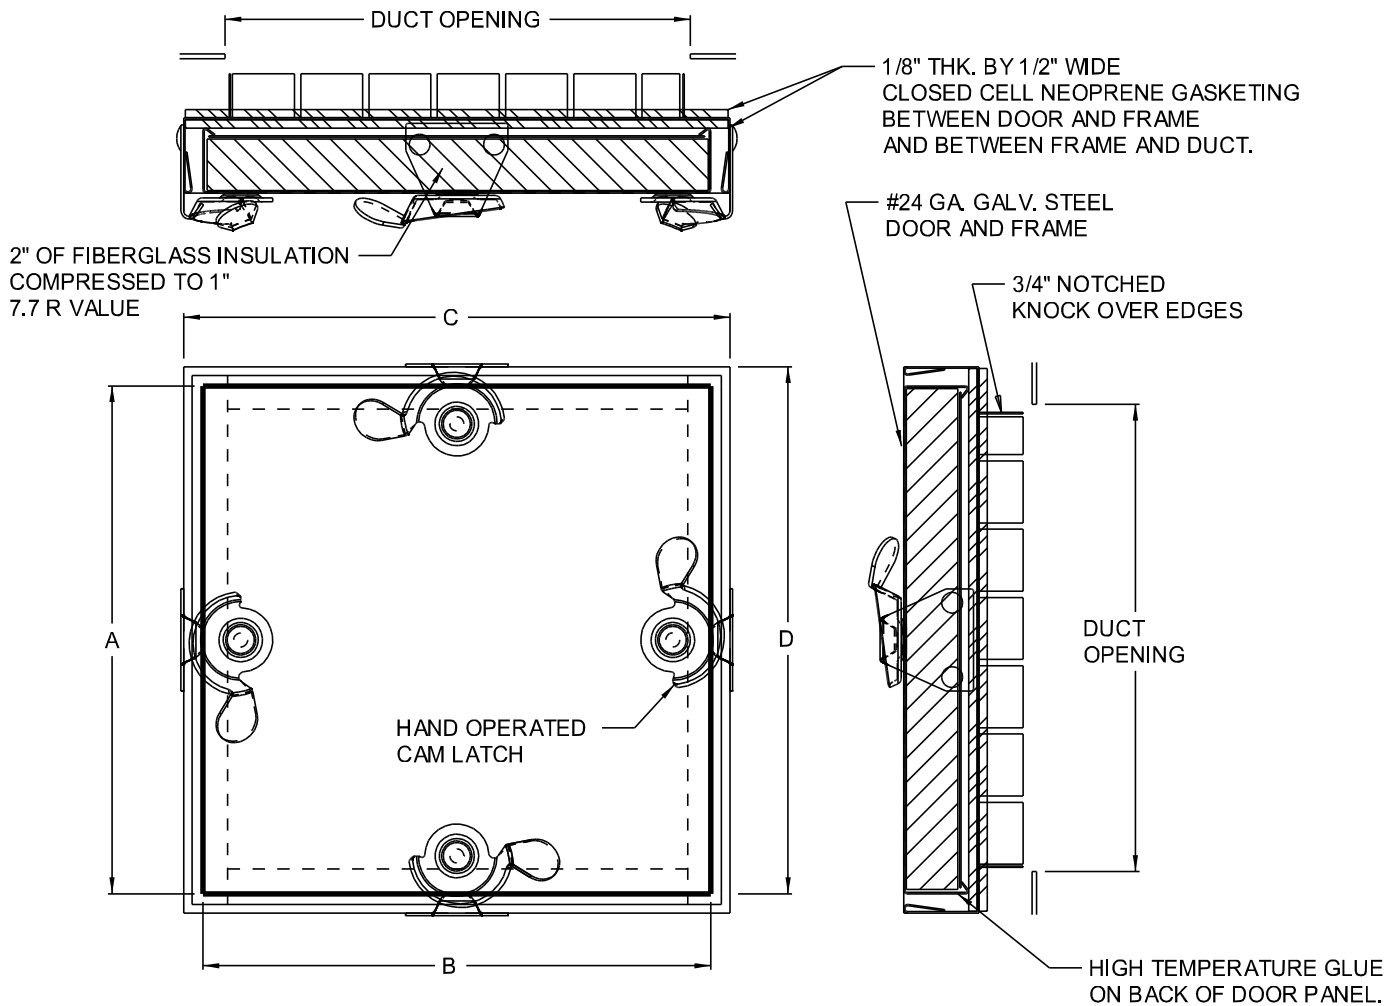

CD-5080-HP

DUCT DOOR - NO HINGE

QTY.	NOMINAL SIZE	A	B	C	D	DUCT OPENING	LATCH
	6 x 6 (152 x 152)	5.5 (140)	5.5 (140)	6 (152)	6 (152)	4.75 x 4.75 (121 x 121)	2
	8 x 8 (203 x 203)	7.5 (191)	7.5 (191)	8 (203)	8 (203)	6.75 x 6.75 (171 x 171)	2
	10 x 10 (254 x 254)	9.5 (241)	9.5 (241)	10 (250)	10 (250)	8.75 x 8.75 (222 x 222)	2
	12 x 12 (304 x 304)	11.5 (292)	11.5 (292)	12 (304)	12 (304)	10.75 x 10.75 (273 x 273)	2
	14 x 14 (356 x 356)	13.5 (343)	13.5 (343)	14 (356)	14 (356)	12.75 x 12.75 (324 x 324)	4
	16 x 16 (406 x 406)	15.5 (394)	15.5 (394)	16 (356)	16 (356)	14.75 x 14.75 (375 x 375)	4
	18 x 18 (457 x 457)	18.5 (445)	18.5 (445)	18 (457)	18 (457)	16.75 x 16.75 (425 x 425)	4
	20 x 20 (508 x 508)	19.5 (495)	19.5 (495)	20 (508)	20 (508)	18.75 x 18.75 (476 x 476)	4
	24 x 24 (610 x 610)	23.5 (597)	23.5 (597)	24 (610)	24 (610)	22.75 x 22.75 (578 x 578)	4

STANDARD FEATURES: REMOVABLE DOOR PANEL, SELF TIGHTENING HAND OPERATED CAM LATCH, GALVANIZED STEEL, MILL FINISH.

OPTIONS:

LOCK TYPE

OTHER

MATERIAL

- STAINLESS STEEL
- ALUMINUM
- OTHER

JOB NAME:

APPROVED BY: