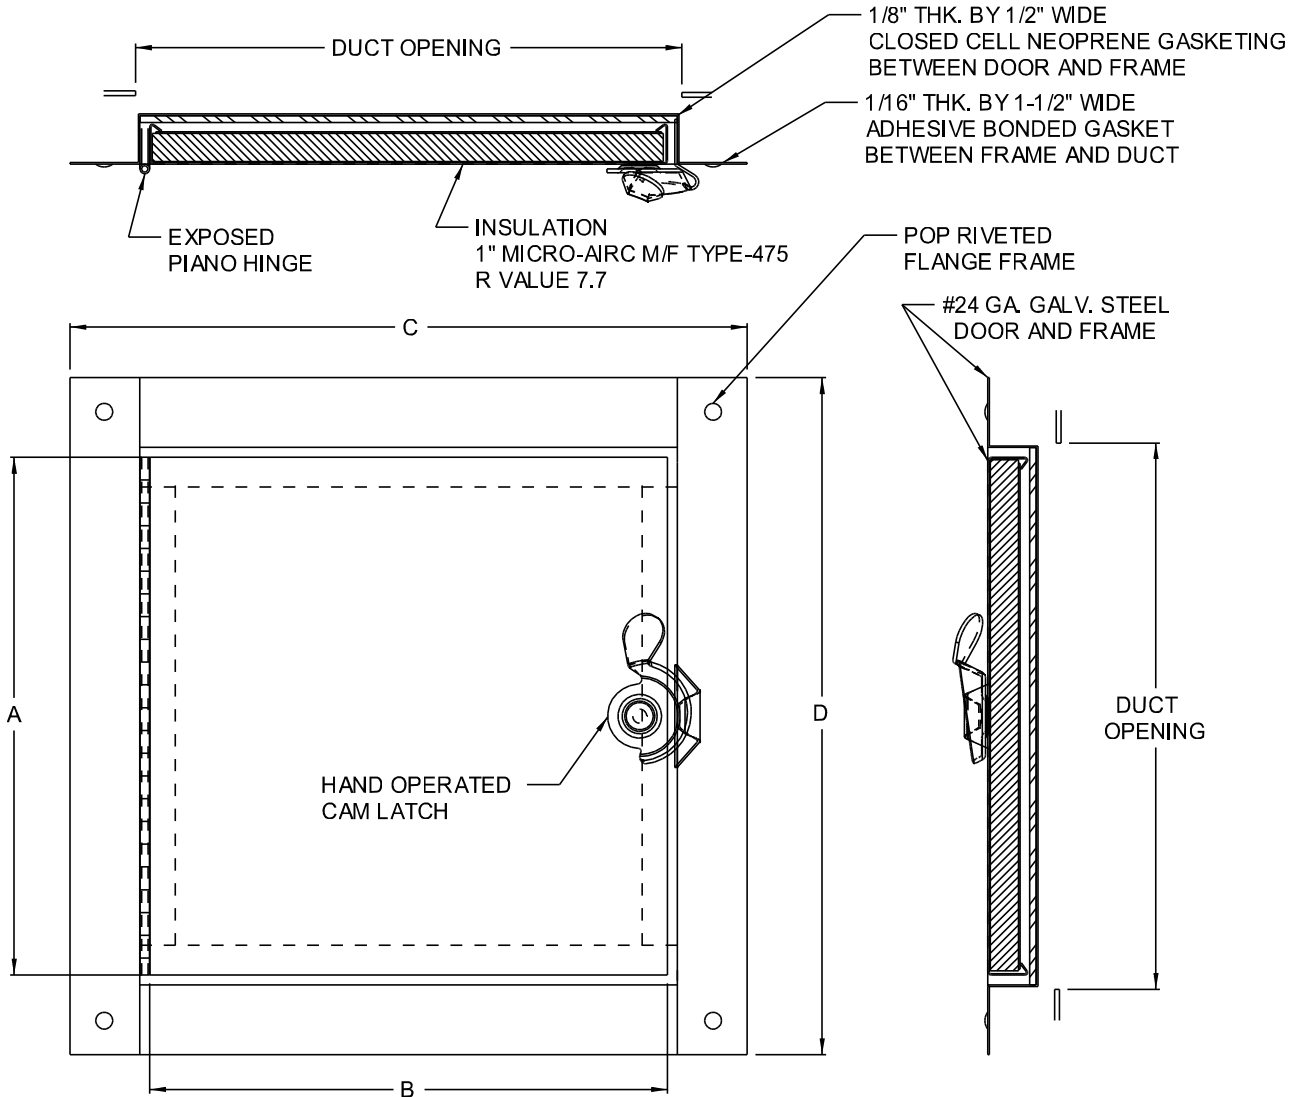

## HINGED DUCT DOOR FOR FIBREGLASS DUCT

QTY.	NOMINAL SIZE	A	B	C	D	DUCT OPENING	LATCH
	6 x 6 (152 x 152)	5.375 (137)	5.375 (137)	8.875 (225)	8.875 (225)	6 x 6 (152 x 152)	2
	8 x 8 (203 x 203)	7.375 (187)	7.375 (187)	10.875 (276)	10.875 (276)	8 x 8 (203 x 203)	2
	10 x 10 (254 x 254)	9.375 (238)	9.375 (238)	12.875 (327)	12.875 (327)	10 x 10 (254 x 254)	2
	12 x 12 (304 x 304)	11.375 (289)	11.375 (289)	14.875 (378)	14.875 (378)	12 x 12 (304 x 304)	2
	14 x 14 (356 x 356)	13.375 (340)	13.375 (340)	16.875 (429)	16.875 (429)	14 x 14 (356 x 356)	2
	16 x 16 (406 x 406)	15.375 (391)	15.375 (391)	18.875 (479)	18.875 (479)	16 x 16 (406 x 406)	2
	18 x 18 (457 x 457)	17.375 (441)	17.375 (441)	20.875 (530)	20.875 (530)	18 x 18 (457 x 457)	2
	24 x 24 (610 x 610)	23.375 (603)	23.375 (603)	26.875 (683)	26.875 (683)	24 x 24 (610 x 610)	2

STANDARD FEATURES: PIANO HINGED DOOR PANEL, SELF TIGHTENING HAND OPERATED CAM LATCH, GALVANIZED STEEL, MILL FINISH.

OPTIONS:

LOCK TYPE

OTHER

MATERIAL

- STAINLESS STEEL
- ALUMINUM
- OTHER

JOB NAME:

APPROVED BY: