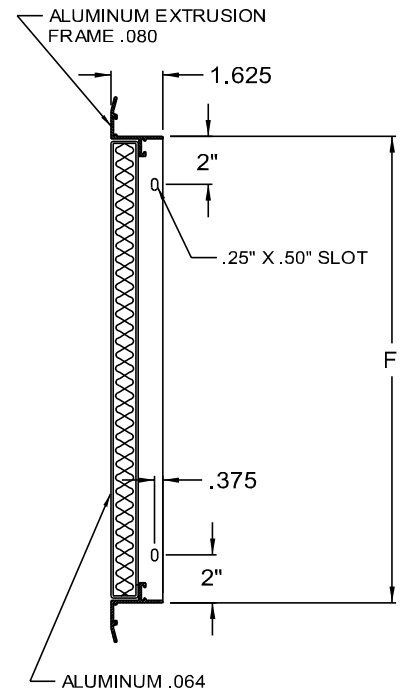

LT-4000

LIGHT WEIGHT ALUMINUM

QTY.	NOMINAL SIZE	A	B	C	D	E	F	LOCK
	30 x 30 (762 x 762)	30.062 (764)	30.000 (762)	32.855 (835)	32.855 (835)	30.375 (772)	30.375 (772)	2
	36 x 36 (914 x 914)	36.062 (916)	36.000 (914)	38.855 (987)	38.855 (987)	36.375 (924)	36.375 (924)	2
	36 x 48 (914 x 1210)	48.062 (1221)	36.000 (914)	38.855 (987)	50.855 (1292)	36.375 (924)	48.375 (1229)	2

STANDARD FEATURES: SCREWDRIVER OPERATED CAM LATCH, ALUMINUM DOOR AND FRAME, MILL FINISH

OPTIONS:

LOCK TYPE

- CYLINDER LOCK & KEY
- SPANNER HEAD CAM LATCH
- OTHER

MATERIAL

- OTHER

FINISH

- OTHER

OPTION

- 1/8" X 1/4" OPEN CELL FOAM GASKET (IF REQUIRED)

JOB NAME:
CUSTOMER:

APPROVED BY:
DATE: