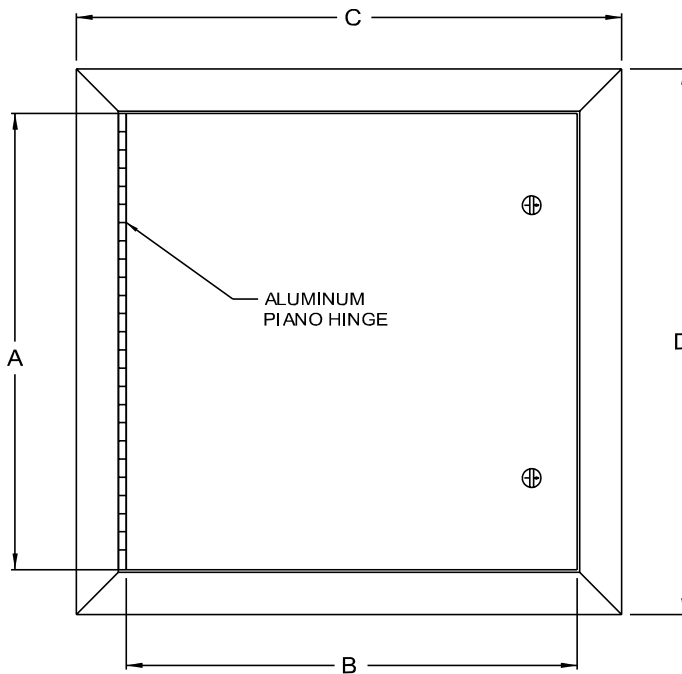

LT-4000

LIGHT WEIGHT ALUMINUM

QTY.	NOMINAL SIZE	A	B	C	D	E	F	LOCK
	30 x 30 (762 x 762)	30.062 (764)	30.000 (762)	32.855 (835)	32.855 (835)	30.375 (772)	30.375 (772)	2
	36 x 36 (914 x 914)	36.062 (916)	36.000 (914)	38.855 (987)	38.855 (987)	36.375 (924)	36.375 (924)	2
	36 x 48 (914 x 1210)	48.062 (1221)	36.000 (914)	38.855 (987)	50.855 (1292)	36.375 (924)	48.375 (1229)	2

OPTION

- 1/8" X 1/4" OPEN CELL FOAM GASKET (IF REQUIRED)

JOB NAME:
CUSTOMER:

APPROVED BY:
DATE: