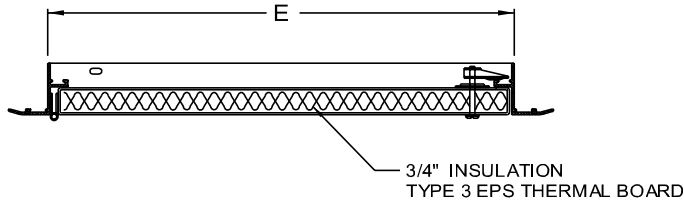

LT-4000

LIGHT WEIGHT ALUMINUM

QTY.	NOMINAL SIZE	A	B	C	D	E	F	LOCK
	30 x 30 (762 x 762)	30.062 (764)	30.000 (762)	32.855 (835)	32.855 (835)	30.375 (772)	30.375 (772)	2
	36 x 36 (914 x 914)	36.062 (916)	36.000 (914)	38.855 (987)	38.855 (987)	36.375 (924)	36.375 (924)	2
	36 x 48 (914 x 1210)	48.062 (1221)	36.000 (914)	38.855 (987)	50.855 (1292)	36.375 (924)	48.375 (1229)	2

STANDARD FEATURES: SCREWDRIVER OPERATED CAM LATCH, ALUMINUM DOOR AND FRAME, MILL FINISH

OPTIONS:

LOCK TYPE

- CYLINDER LOCK & KEY
- SPANNER HEAD CAM LATCH
- OTHER

MATERIAL

- OTHER

FINISH

- OTHER