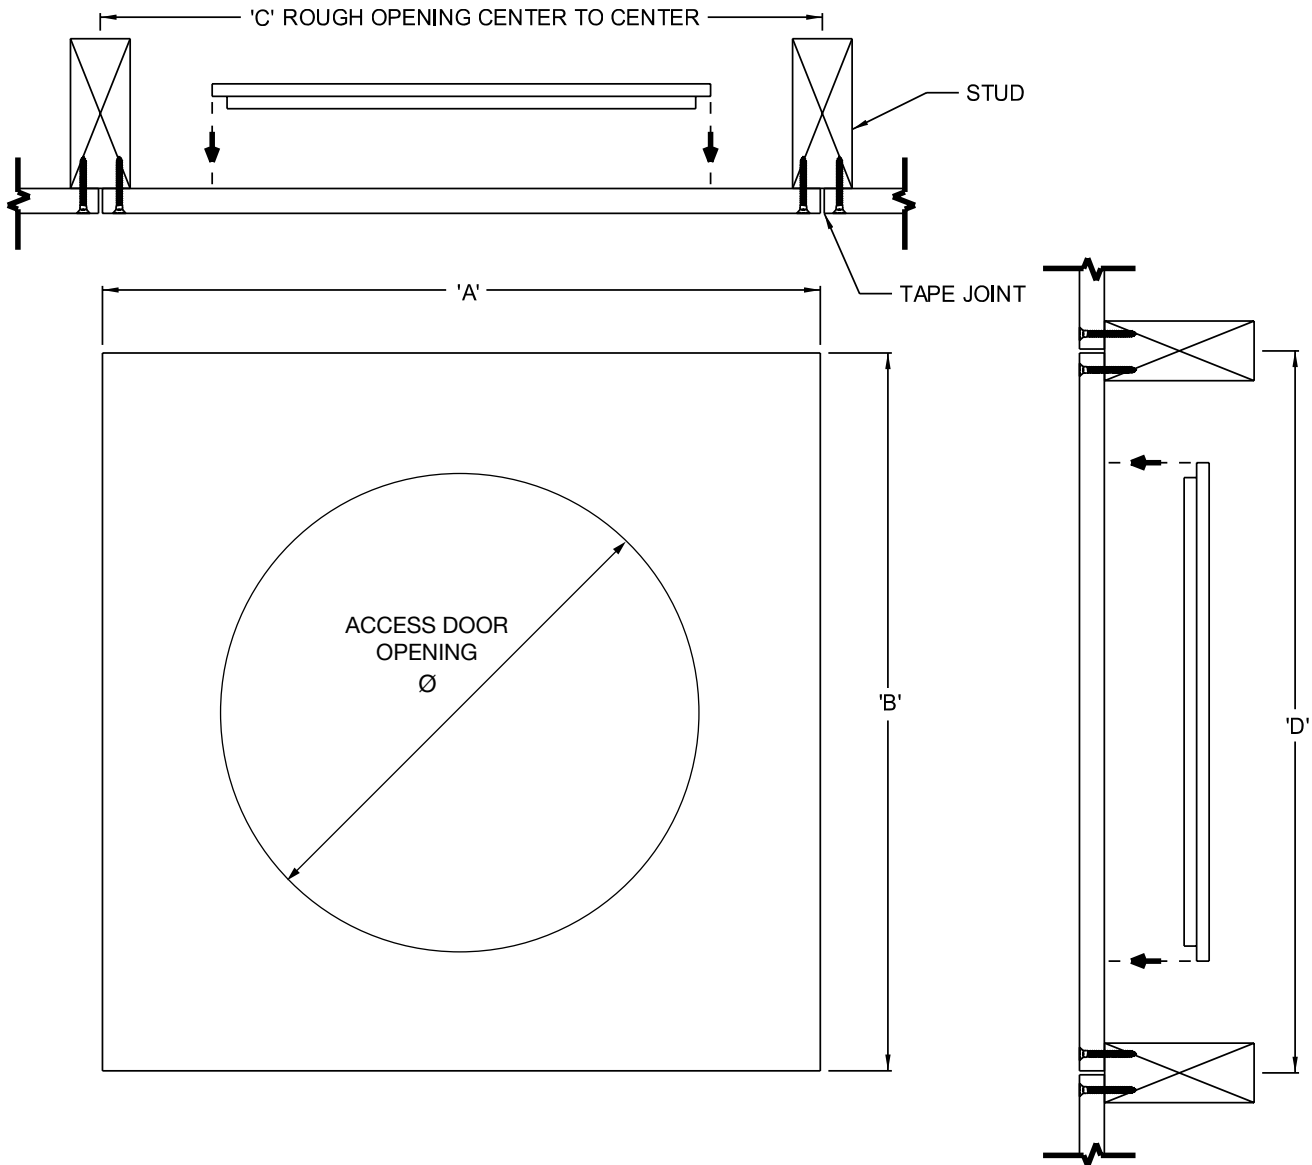

www.acudor.com
 U.S.A.: info@acudor.com / 800.722.0501
 CANADA: info@acudor.ca / 844.228.3671
 INTERNATIONAL: info@acudorintl.com
 905.428.2240

GFRG-ROUND

ROUND POP-OUT ACCESS PANEL

QTY.	NOMINAL SIZE	A	B	C	D
	9" diameter (406)	15" (381)	15" (381)	15" (381)	15" (381)
	12" diameter (457)	18" (457)	18" (457)	18" (457)	18" (457)
	16" diameter (610)	22" (559)	22" (559)	22" (559)	22" (559)
	18" diameter (559)	24" (609)	24" (609)	24" (609)	24" (609)
	24" diameter (762)	30" (762)	30" (762)	30" (762)	30" (762)