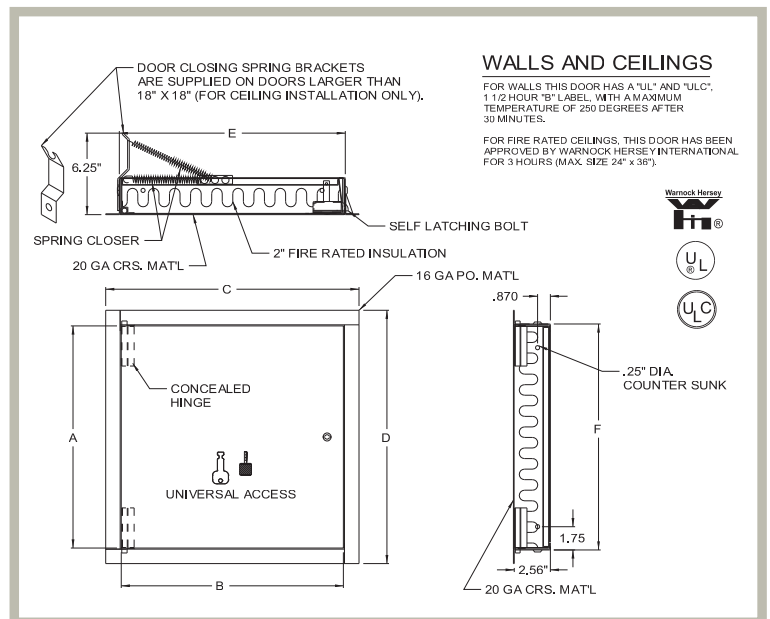

FW-5050 STANDARD SIZES

(other sizes available upon request)

Nominal Door Size W&H		Latches	Weight per Door	
Inches	mm		lbs.	kg.
8 X 8	203 X 203	1	6.1	2.8
10 X 10	254 X 254	1	8.1	3.7
12 X 12	305 X 305	1	9.7	4.4
14 X 14	356 X 356	1	12.4	5.6
16 X 16	406 X 406	1	15.6	7.1
18 X 18	457 X 457	1	18.3	8.3
20 X 20	508 X 508	1	22.0	9.9
22 X 22	559 X 559	1	25.0	11.3
22 X 30	559 X 762	2	32.0	14.5
22 X 36	559 X 914	2	35.0	15.9
24 X 24	610 X 610	1	30.3	13.7
24 X 30	610 X 762	2	38.0	17.2
24 X 36	610 X 914	2	44.4	20.1
24 X 48	610 X 1219	2	55.0	24.9
30 X 30	762 X 762	2	42.8	19.4
36 X 36	914 X 914	2	59.0	26.8
36 X 48	914 X 1220	2	75.3	34.2

Non Rated for Ceilings

Wall opening is W + 3/8" (9 mm)

For detailed specifications see submittal sheet